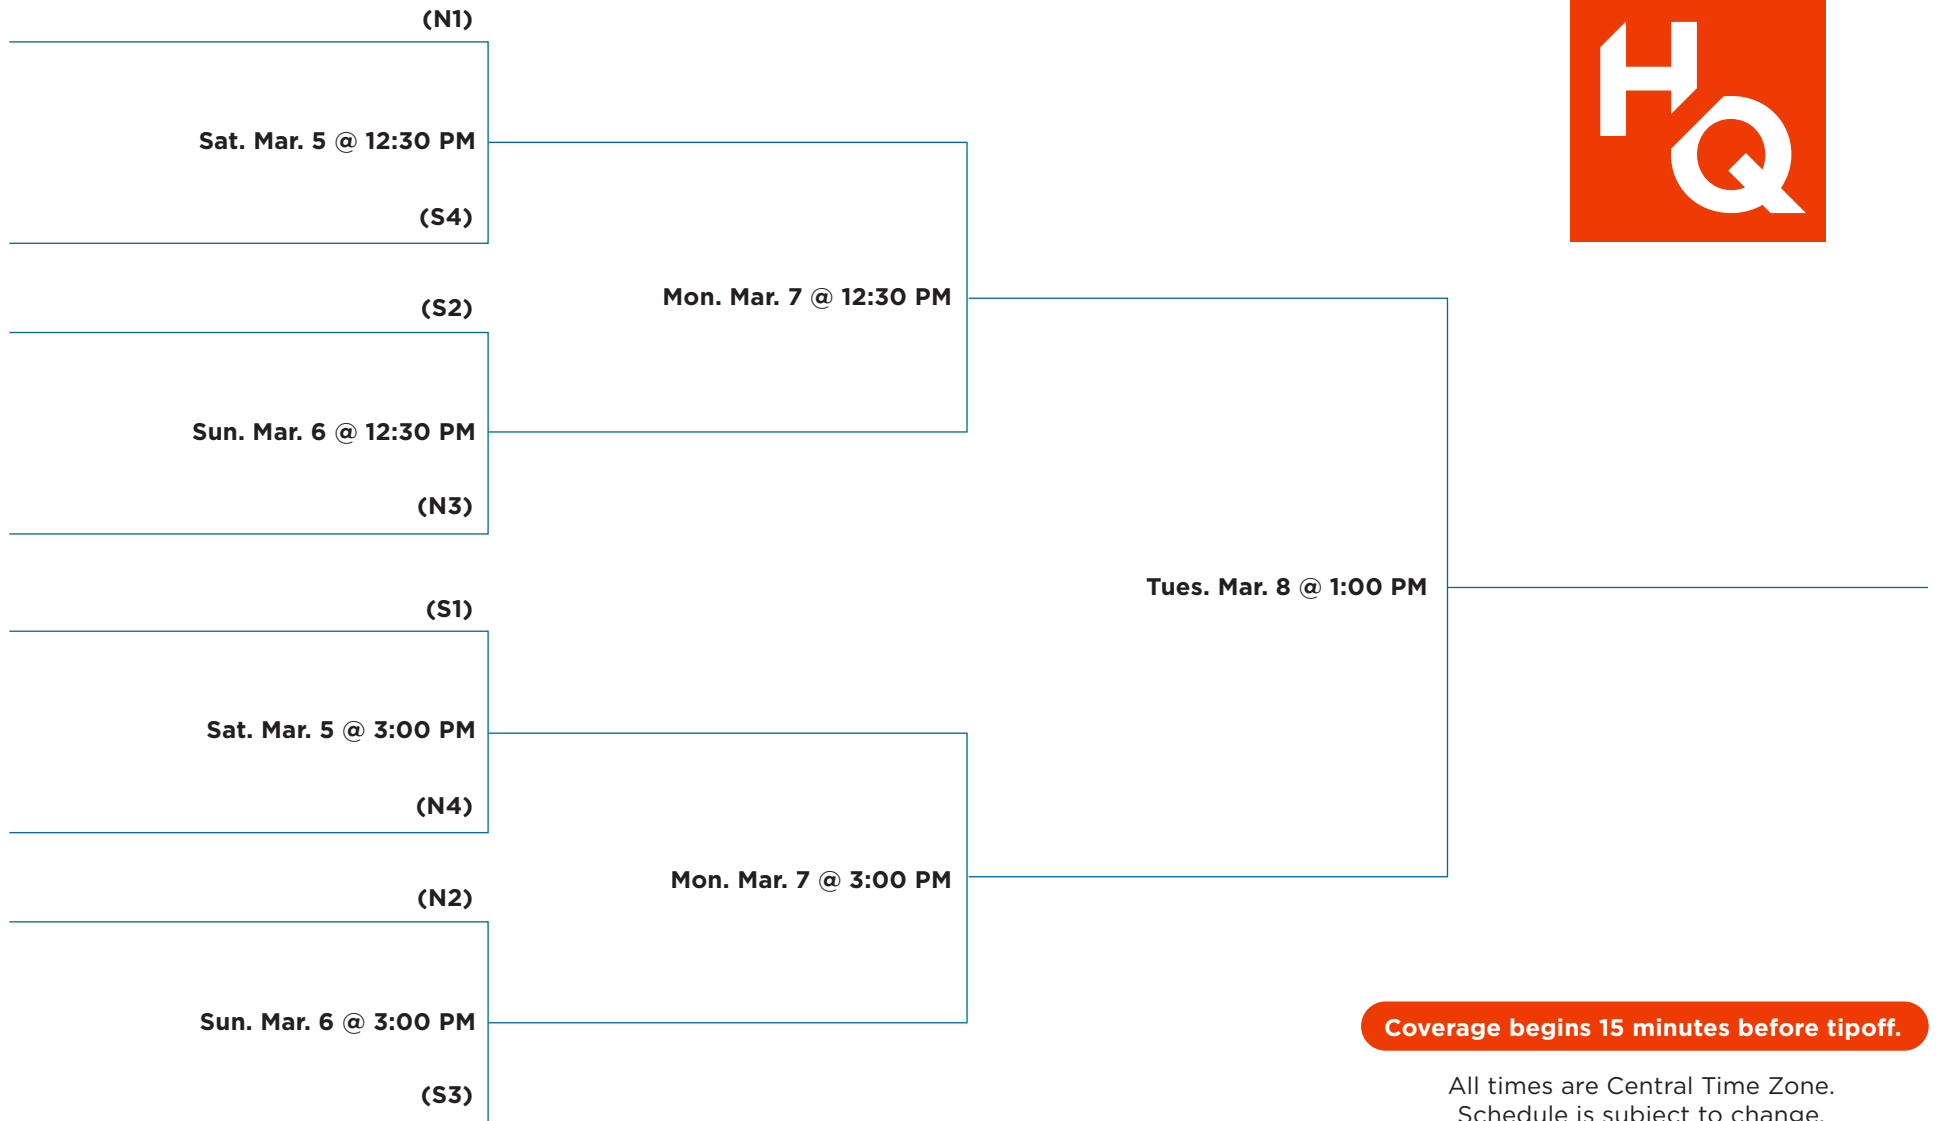

2022 Summit League Women's Basketball Tournament

QUARTERFINALS

SEMIFINALS

CHAMPIONSHIP

Coverage begins 15 minutes before tipoff.

All times are Central Time Zone.
Schedule is subject to change.