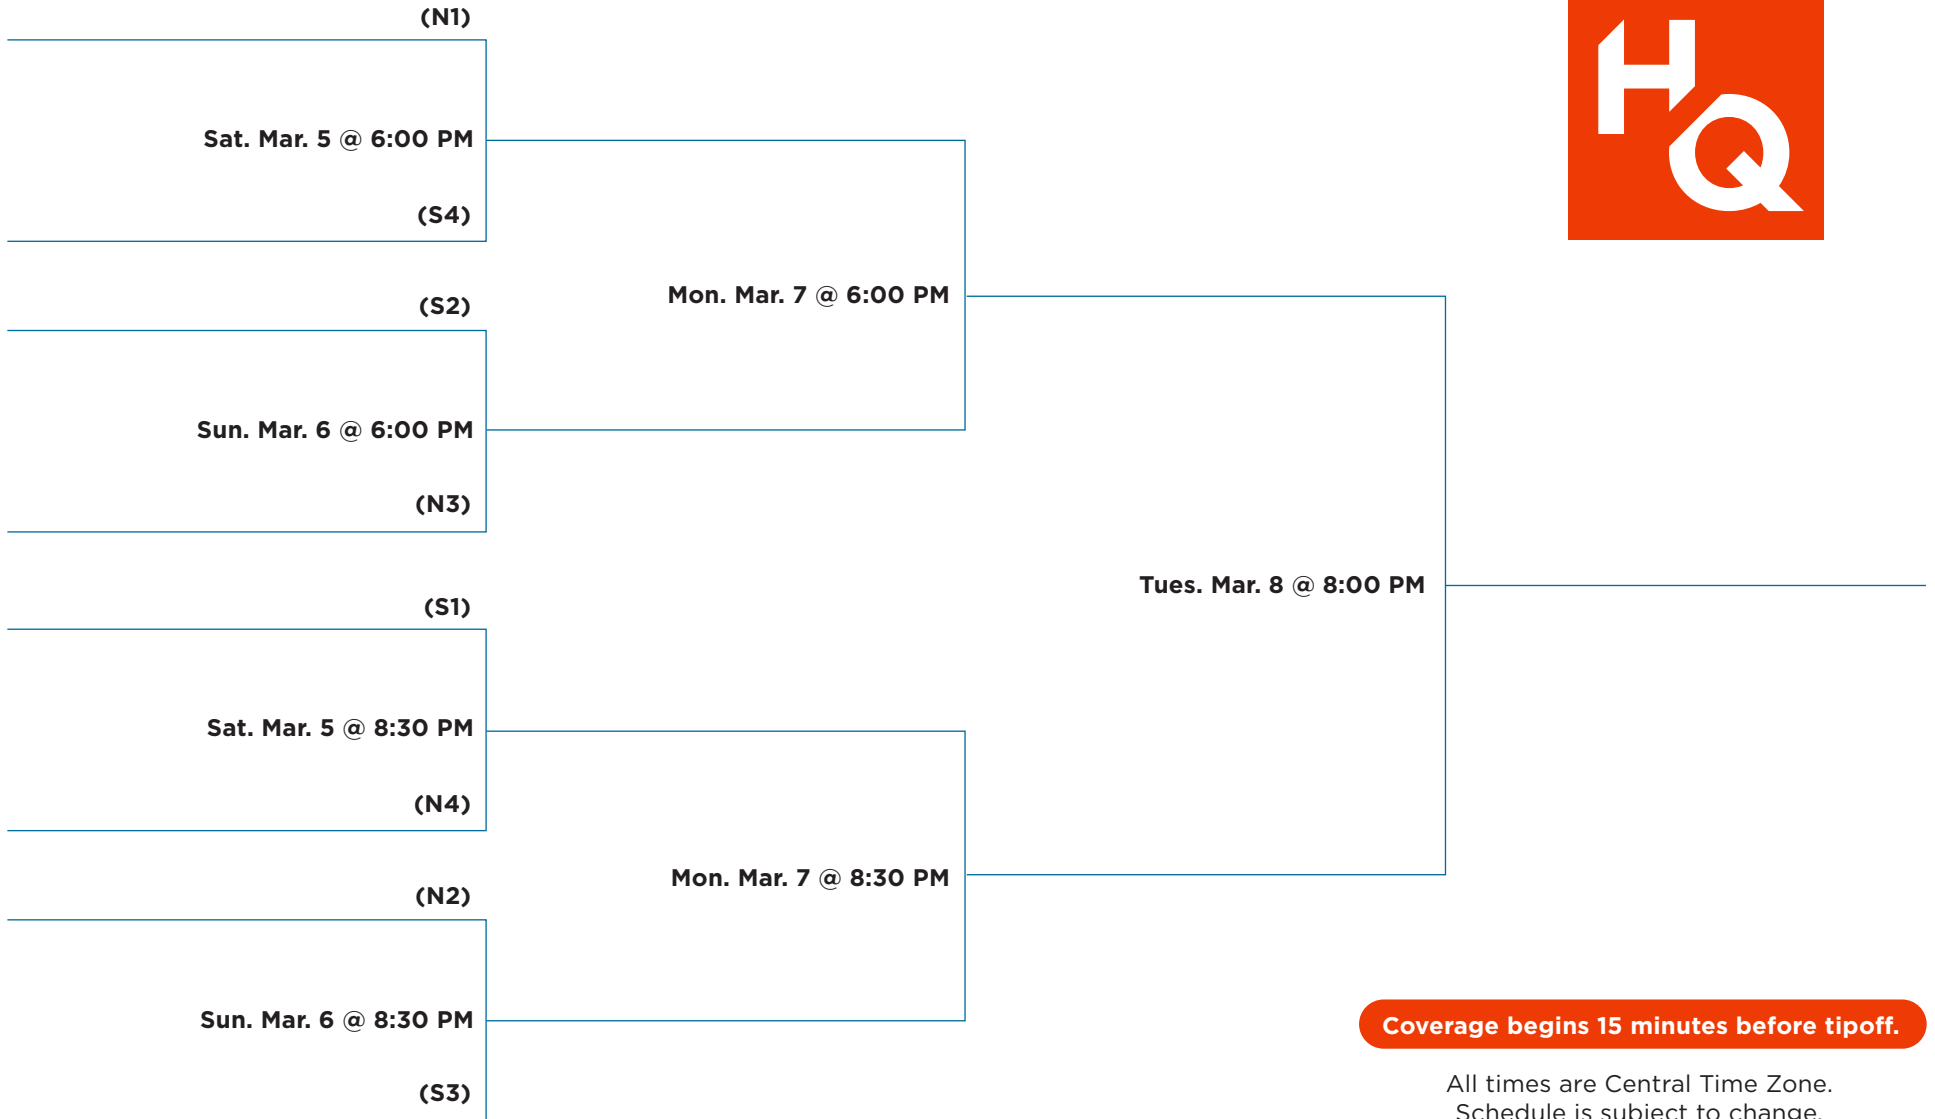

2022 Summit League Men's Basketball Tournament

QUARTERFINALS

SEMIFINALS

CHAMPIONSHIP

Coverage begins 15 minutes before tipoff.

All times are Central Time Zone.
Schedule is subject to change.